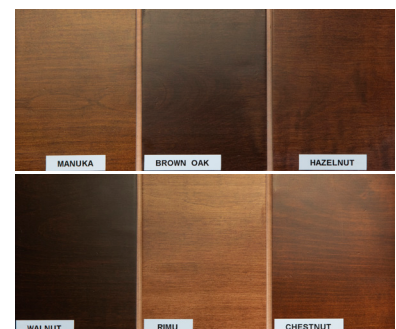

TIMBER FINISHES

MADE IN AOTEAROA NEW ZEALAND