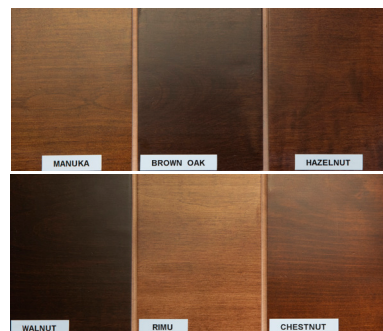

TIMBER FINISHES

These are our preferred Fabric Suppliers – please view their websites.

UNIQUE FABRICS

maxwellrodgers/fabrics

JAMES DUNLOP | TEXTILES

textilia

CHARLES PARSONS Est. 1915

materialised

AOTEAROA designed & made.